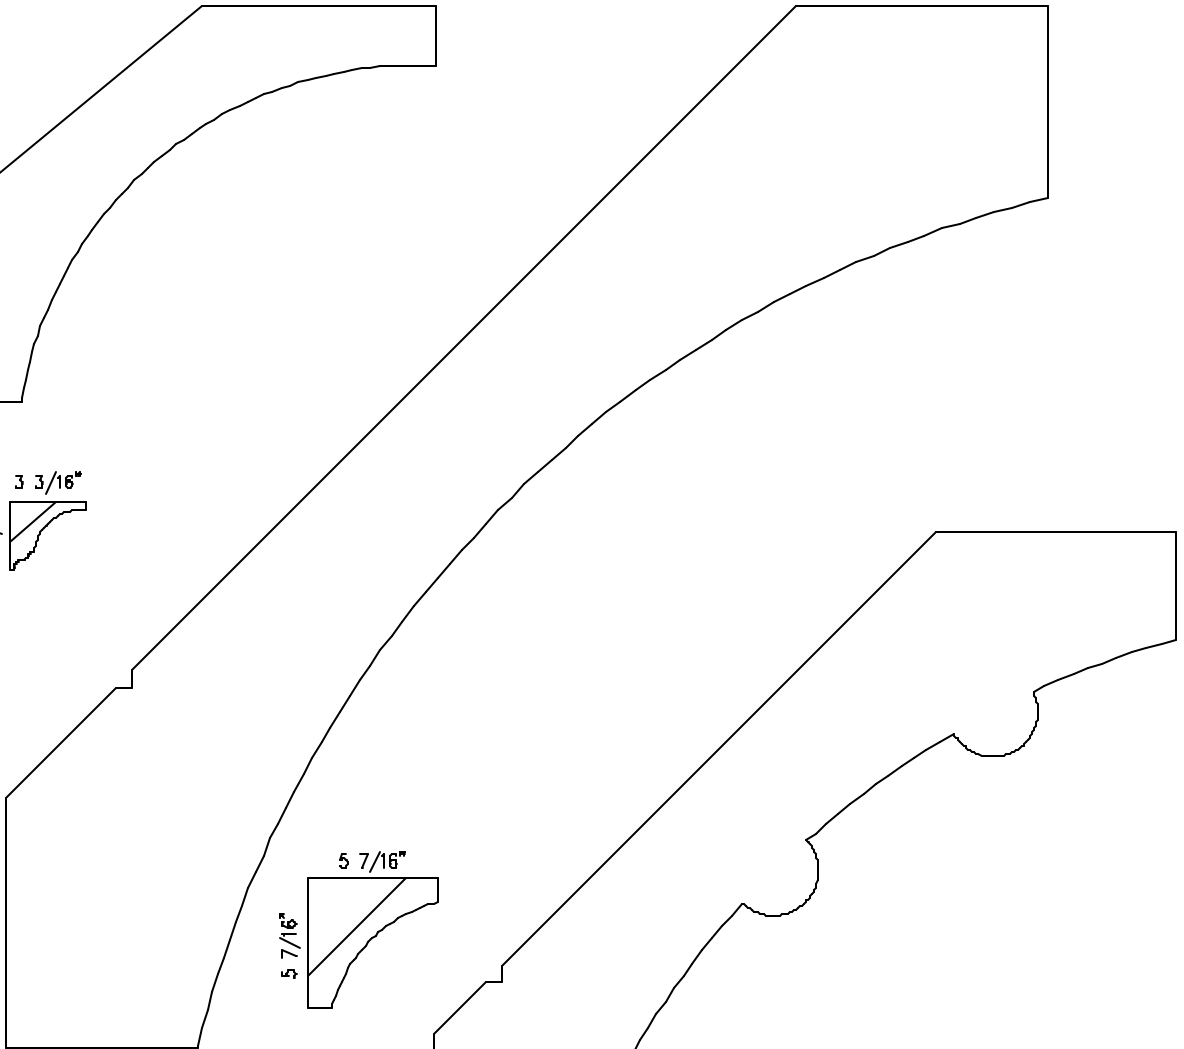

COVES

OB2121
1 X 4-1/4

OB2123
1-5/8 X 7-5/8

OB2126
1-1/4 X 5-1/2

OB2124
1 X 2-15/16

OB2125
3/4 X 2-5/8

OB2127
1 X 3-7/8

ALL MOULDINGS ARE MADE TO ORDER AND ARE AVAILABLE IN ANY SPECIES OF WOOD.

O.B. WILLIAMS COMPANY

ESTABLISHED 1889

1939 FIRST AVE. SO. SEATTLE, WASHINGTON 98134 (206) 623-2494 FAX 623-2602

OB2138
1-1/4 X 4-3/8

OB2139
1 X 3-5/8

OB2140
1-5/8 X 2-5/8

OB2141
1-3/4 X 4-1/2

OB2142
1-5/8 X 5-7/8