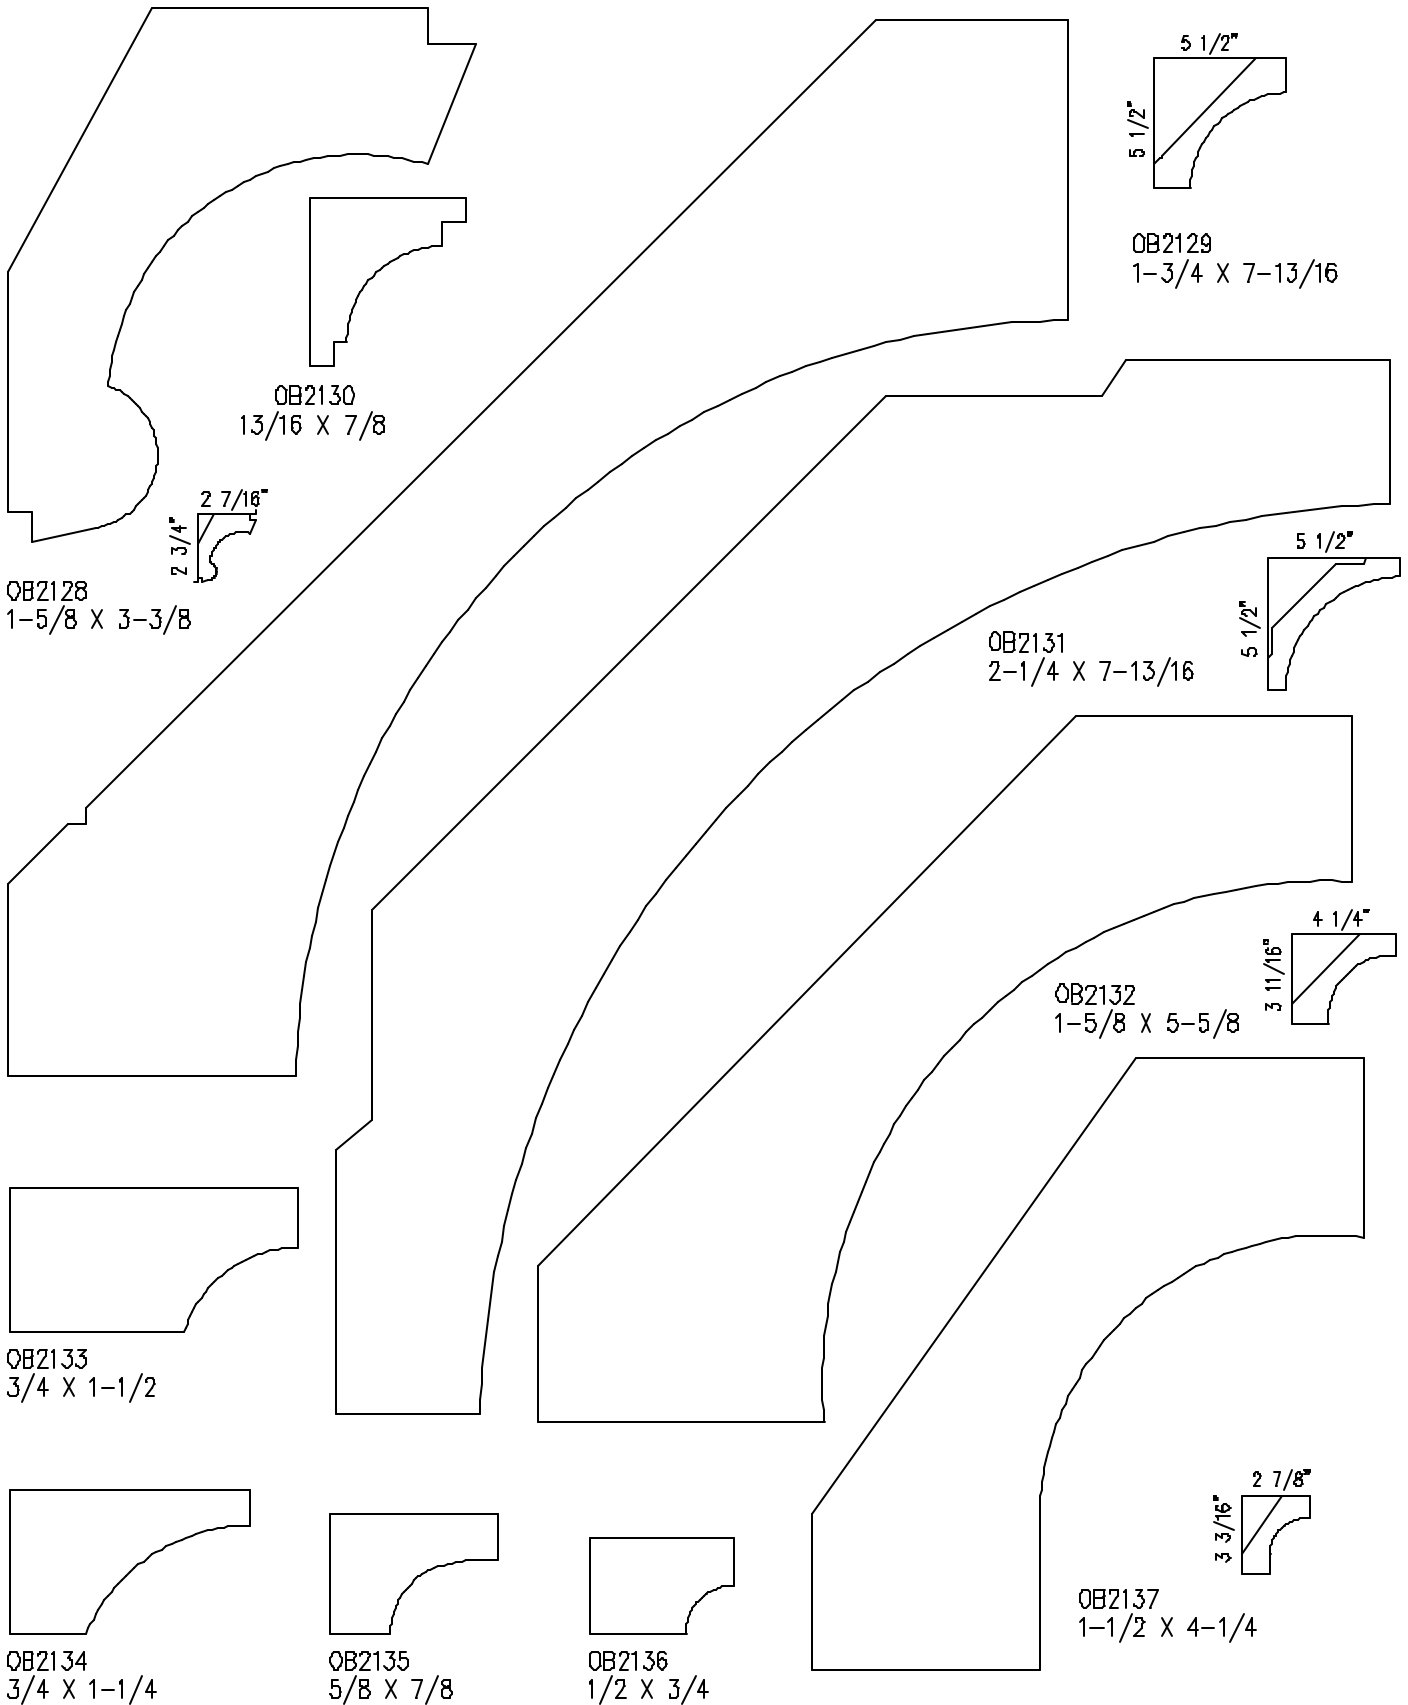

COVES

OB2121
1 X 4-1/4

OB2123
1-5/8 X 7-5/8

OB2126
1-1/4 X 5-1/2

OB2124
1 X 2-15/16

OB2125
3/4 X 2-5/8

OB2127
1 X 3-7/8

ALL MOULDINGS ARE MADE TO ORDER AND ARE AVAILABLE IN ANY SPECIES OF WOOD.

O.B. WILLIAMS COMPANY

ESTABLISHED 1889

1939 FIRST AVE. SO. SEATTLE, WASHINGTON 98134 (206) 623-2494 FAX 623-2602

OB2138
1-1/4 X 4-3/8

OB2139
1 X 3-5/8

OB2140
1-5/8 X 2-5/8

OB2141
1-3/4 X 4-1/2

OB2142
1-5/8 X 5-7/8

OB2143
1 X 5-1/2

OB2144
3/4 X 2-5/8

ALL MOULDINGS ARE MADE TO ORDER AND ARE AVAILABLE IN ANY SPECIES OF WOOD.

ALL MOULDINGS ARE MADE TO ORDER AND ARE AVAILABLE IN ANY SPECIES OF WOOD.