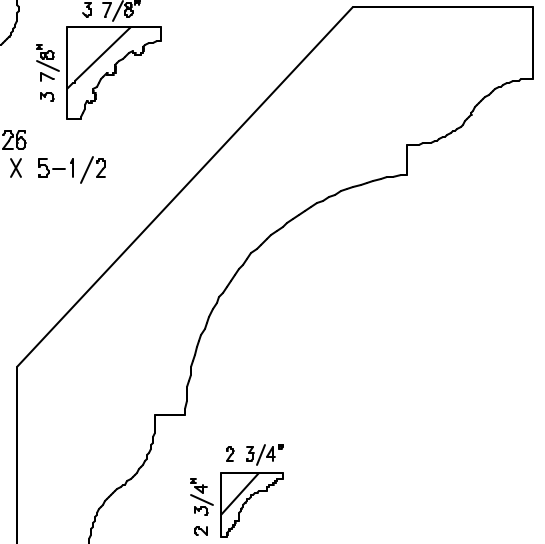

COVES

OB2121
1 X 4-1/4

OB2123
1-5/8 X 7-5/8

OB2126
1-1/4 X 5-1/2

OB2124
1 X 2-15/16

OB2125
3/4 X 2-5/8

OB2127
1 X 3-7/8

ALL MOULDINGS ARE MADE TO ORDER AND ARE AVAILABLE IN ANY SPECIES OF WOOD.

O.B. WILLIAMS COMPANY

ESTABLISHED 1889

1939 FIRST AVE. SO. SEATTLE, WASHINGTON 98134 (206) 623-2494 FAX 623-2602

OB2138
1-1/4 X 4-3/8

OB2139
1 X 3-5/8

OB2140
1-5/8 X 2-5/8

OB2141
1-3/4 X 4-1/2

OB2142
1-5/8 X 5-7/8