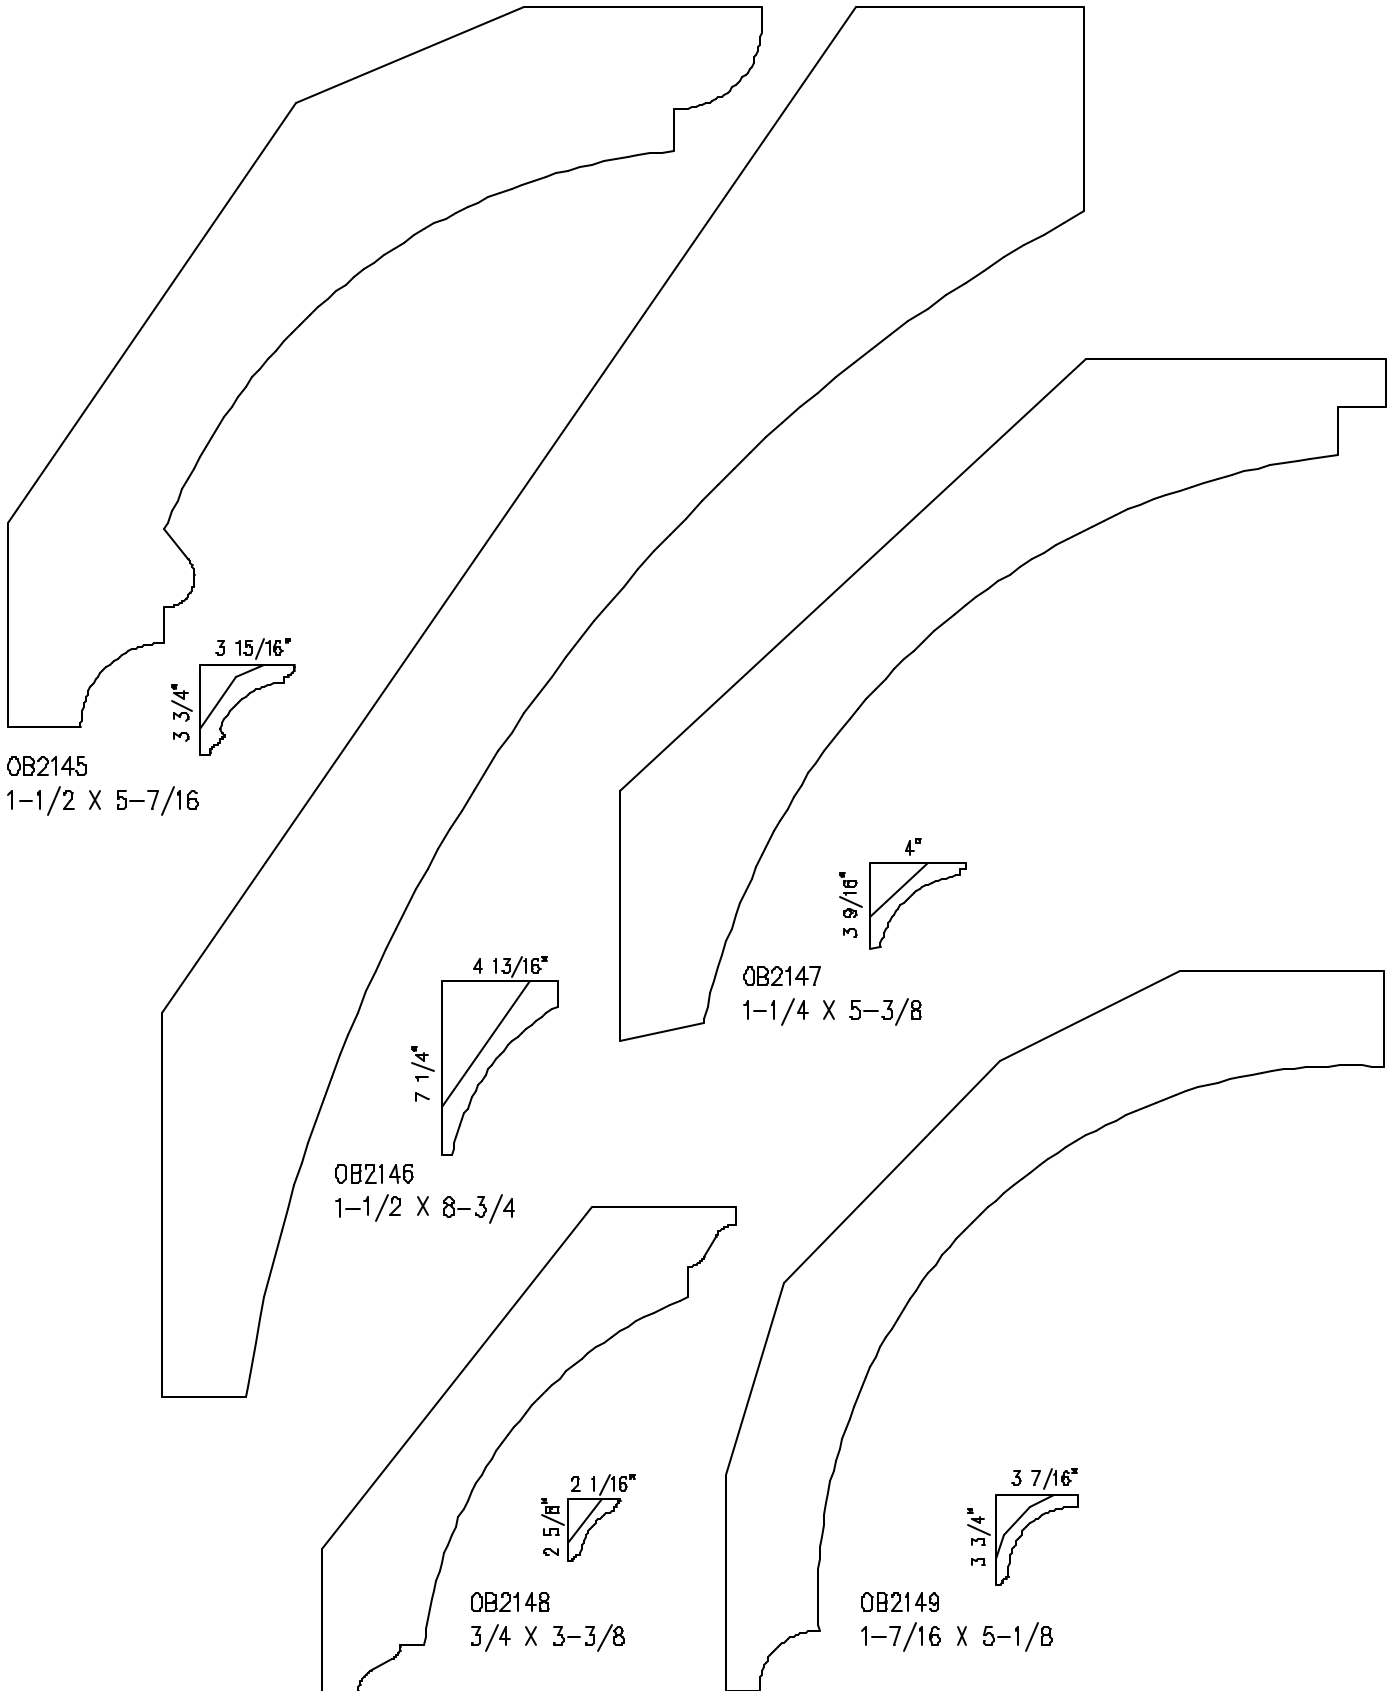

COVES

OB2121
1 X 4-1/4

OB2123
1-5/8 X 7-5/8

OB2126
1-1/4 X 5-1/2

OB2124
1 X 2-15/16

OB2125
3/4 X 2-5/8

OB2127
1 X 3-7/8

ALL MOULDINGS ARE MADE TO ORDER AND ARE AVAILABLE IN ANY SPECIES OF WOOD.

O.B. WILLIAMS COMPANY

ESTABLISHED 1889

1939 FIRST AVE. SO. SEATTLE, WASHINGTON 98134 (206) 623-2494 FAX 623-2602

OB2138
1-1/4 X 4-3/8

OB2139
1 X 3-5/8

OB2140
1-5/8 X 2-5/8

OB2141
1-3/4 X 4-1/2

OB2142
1-5/8 X 5-7/8

OB2143
1 X 5-1/2

OB2144
3/4 X 2-5/8

ALL MOULDINGS ARE MADE TO ORDER AND ARE AVAILABLE IN ANY SPECIES OF WOOD.

ALL MOULDINGS ARE MADE TO ORDER AND ARE AVAILABLE IN ANY SPECIES OF WOOD.