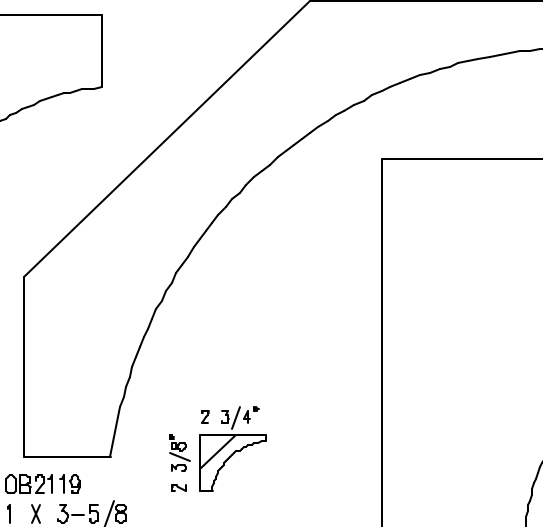

COVES

OB2121
1 X 4-1/4

OB2123
1-5/8 X 7-5/8

OB2126
1-1/4 X 5-1/2

OB2124
1 X 2-15/16

OB2125
3/4 X 2-5/8

OB2127
1 X 3-7/8

ALL MOULDINGS ARE MADE TO ORDER AND ARE AVAILABLE IN ANY SPECIES OF WOOD.

O.B. WILLIAMS COMPANY

ESTABLISHED 1889

1939 FIRST AVE. SO. SEATTLE, WASHINGTON 98134 (206) 623-2494 FAX 623-2602

OB2138
1-1/4 X 4-3/8

OB2139
1 X 3-5/8

OB2140
1-5/8 X 2-5/8

OB2141
1-3/4 X 4-1/2

OB2142
1-5/8 X 5-7/8