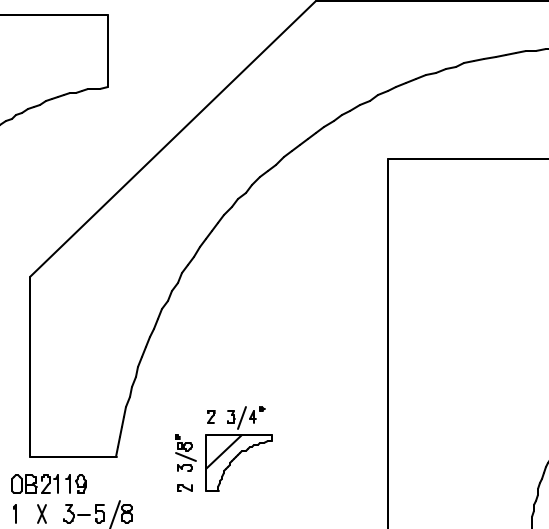

COVES

OB2121
1 X 4-1/4

OB2123
1-5/8 X 7-5/8

OB2126
1-1/4 X 5-1/2

OB2124
1 X 2-15/16

OB2125
3/4 X 2-5/8

OB2127
1 X 3-7/8

ALL MOULDINGS ARE MADE TO ORDER AND ARE AVAILABLE IN ANY SPECIES OF WOOD.

O.B. WILLIAMS COMPANY

ESTABLISHED 1889

1939 FIRST AVE. SO. SEATTLE, WASHINGTON 98134 (206) 623-2494 FAX 623-2602

OB2138
1-1/4 X 4-3/8

OB2139
1 X 3-5/8

OB2140
1-5/8 X 2-5/8

OB2141
1-3/4 X 4-1/2

OB2142
1-5/8 X 5-7/8