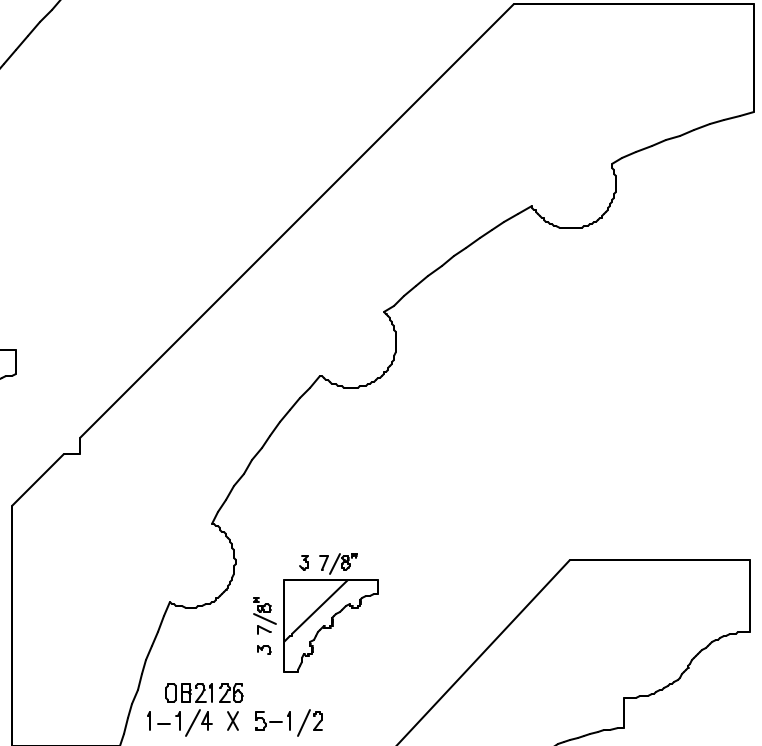

COVES

OB2121
1 X 4-1/4

OB2123
1-5/8 X 7-5/8

OB2126
1-1/4 X 5-1/2

OB2124
1 X 2-15/16

OB2125
3/4 X 2-5/8

OB2127
1 X 3-7/8

ALL MOULDINGS ARE MADE TO ORDER AND ARE AVAILABLE IN ANY SPECIES OF WOOD.

O.B. WILLIAMS COMPANY

ESTABLISHED 1889

1939 FIRST AVE. SO. SEATTLE, WASHINGTON 98134 (206) 623-2494 FAX 623-2602

OB2138
1-1/4 X 4-3/8

OB2139
1 X 3-5/8

OB2140
1-5/8 X 2-5/8

OB2141
1-3/4 X 4-1/2

OB2142
1-5/8 X 5-7/8