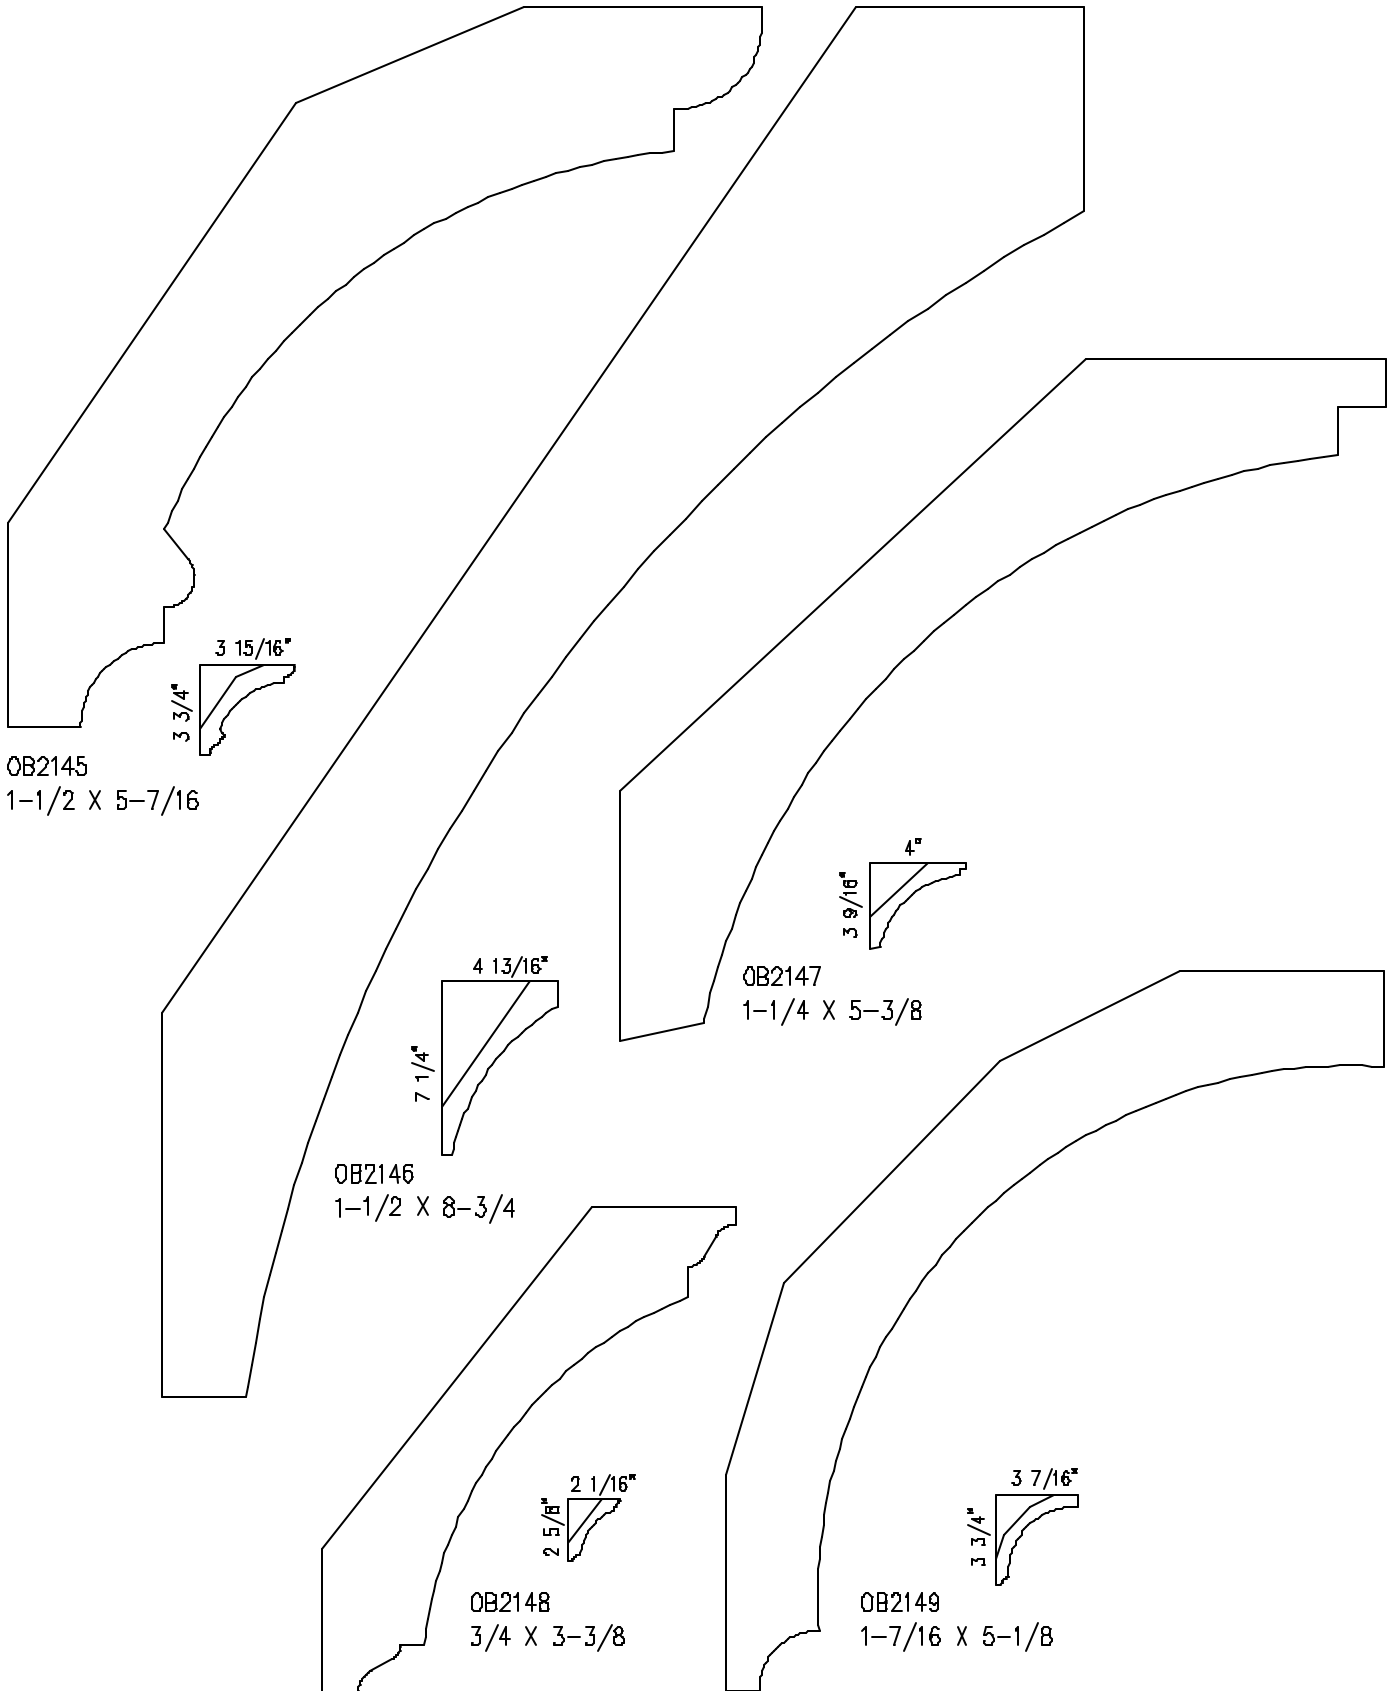

COVES

OB2121
1 X 4-1/4

OB2123
1-5/8 X 7-5/8

OB2126
1-1/4 X 5-1/2

OB2124
1 X 2-15/16

OB2125
3/4 X 2-5/8

OB2127
1 X 3-7/8

ALL MOULDINGS ARE MADE TO ORDER AND ARE AVAILABLE IN ANY SPECIES OF WOOD.

O.B. WILLIAMS COMPANY

ESTABLISHED 1889

1939 FIRST AVE. SO. SEATTLE, WASHINGTON 98134 (206) 623-2494 FAX 623-2602

OB2138
1-1/4 X 4-3/8

OB2139
1 X 3-5/8

OB2140
1-5/8 X 2-5/8

OB2141
1-3/4 X 4-1/2

OB2142
1-5/8 X 5-7/8

OB2143
1 X 5-1/2

OB2144
3/4 X 2-5/8

ALL MOULDINGS ARE MADE TO ORDER AND ARE AVAILABLE IN ANY SPECIES OF WOOD.

ALL MOULDINGS ARE MADE TO ORDER AND ARE AVAILABLE IN ANY SPECIES OF WOOD.