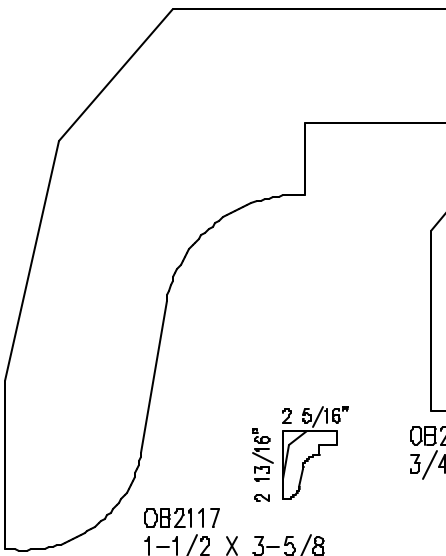

COVES

OB2121
1 X 4-1/4

OB2123
1-5/8 X 7-5/8

OB2126
1-1/4 X 5-1/2

OB2124
1 X 2-15/16

OB2125
3/4 X 2-5/8

OB2127
1 X 3-7/8

ALL MOULDINGS ARE MADE TO ORDER AND ARE AVAILABLE IN ANY SPECIES OF WOOD.

O.B. WILLIAMS COMPANY

ESTABLISHED 1889

1939 FIRST AVE. SO. SEATTLE, WASHINGTON 98134 (206) 623-2494 FAX 623-2602

OB2138
1-1/4 X 4-3/8

OB2139
1 X 3-5/8

OB2140
1-5/8 X 2-5/8

OB2141
1-3/4 X 4-1/2

OB2142
1-5/8 X 5-7/8