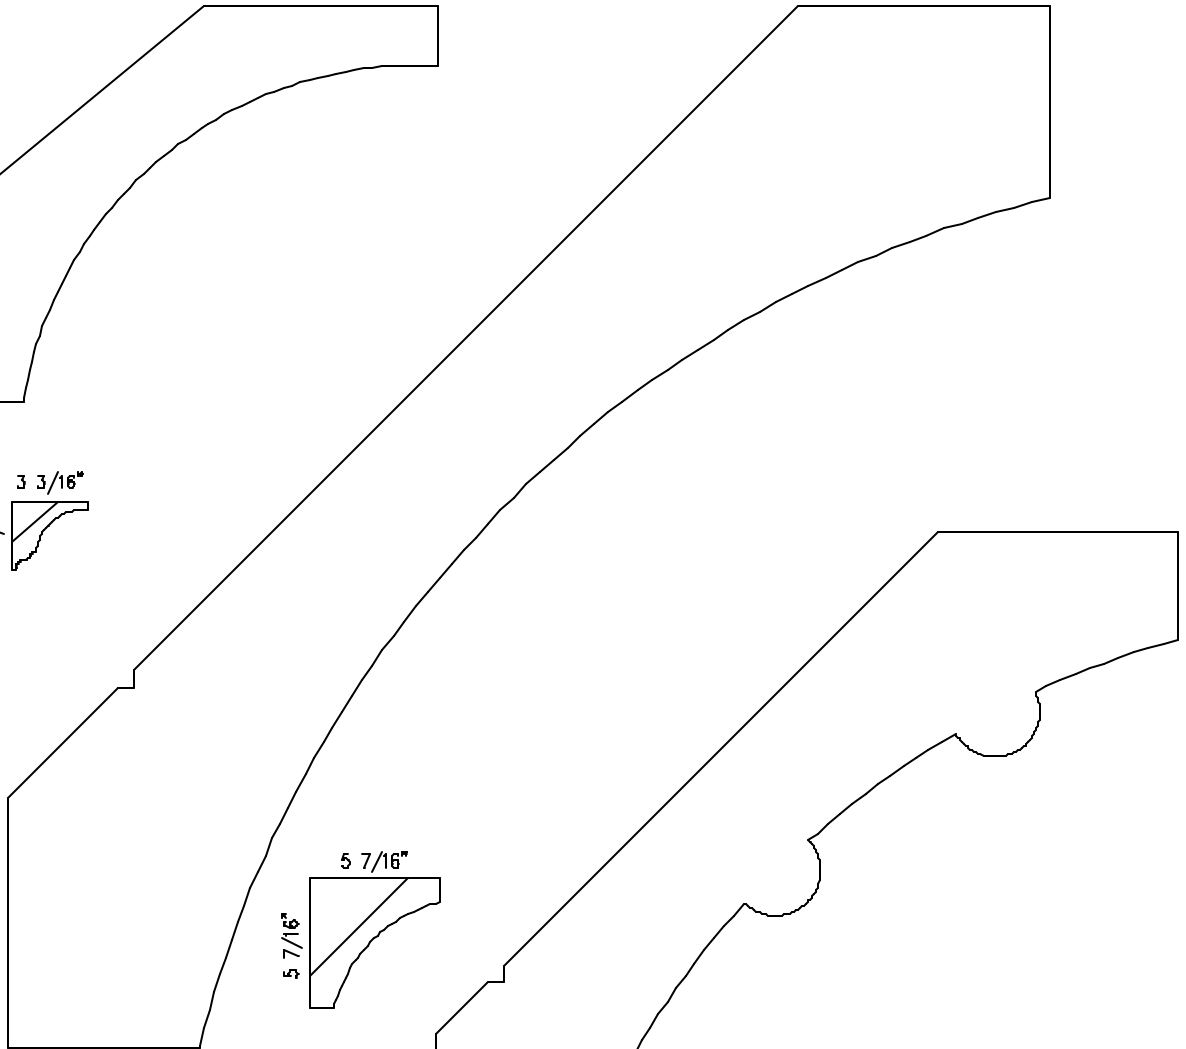

COVES

OB2121
1 X 4-1/4

OB2123
1-5/8 X 7-5/8

OB2126
1-1/4 X 5-1/2

OB2124
1 X 2-15/16

OB2125
3/4 X 2-5/8

OB2127
1 X 3-7/8

ALL MOULDINGS ARE MADE TO ORDER AND ARE AVAILABLE IN ANY SPECIES OF WOOD.

O.B. WILLIAMS COMPANY

ESTABLISHED 1889

1939 FIRST AVE. SO. SEATTLE, WASHINGTON 98134 (206) 623-2494 FAX 623-2602

OB2138
1-1/4 X 4-3/8

OB2139
1 X 3-5/8

OB2140
1-5/8 X 2-5/8

OB2141
1-3/4 X 4-1/2

OB2142
1-5/8 X 5-7/8