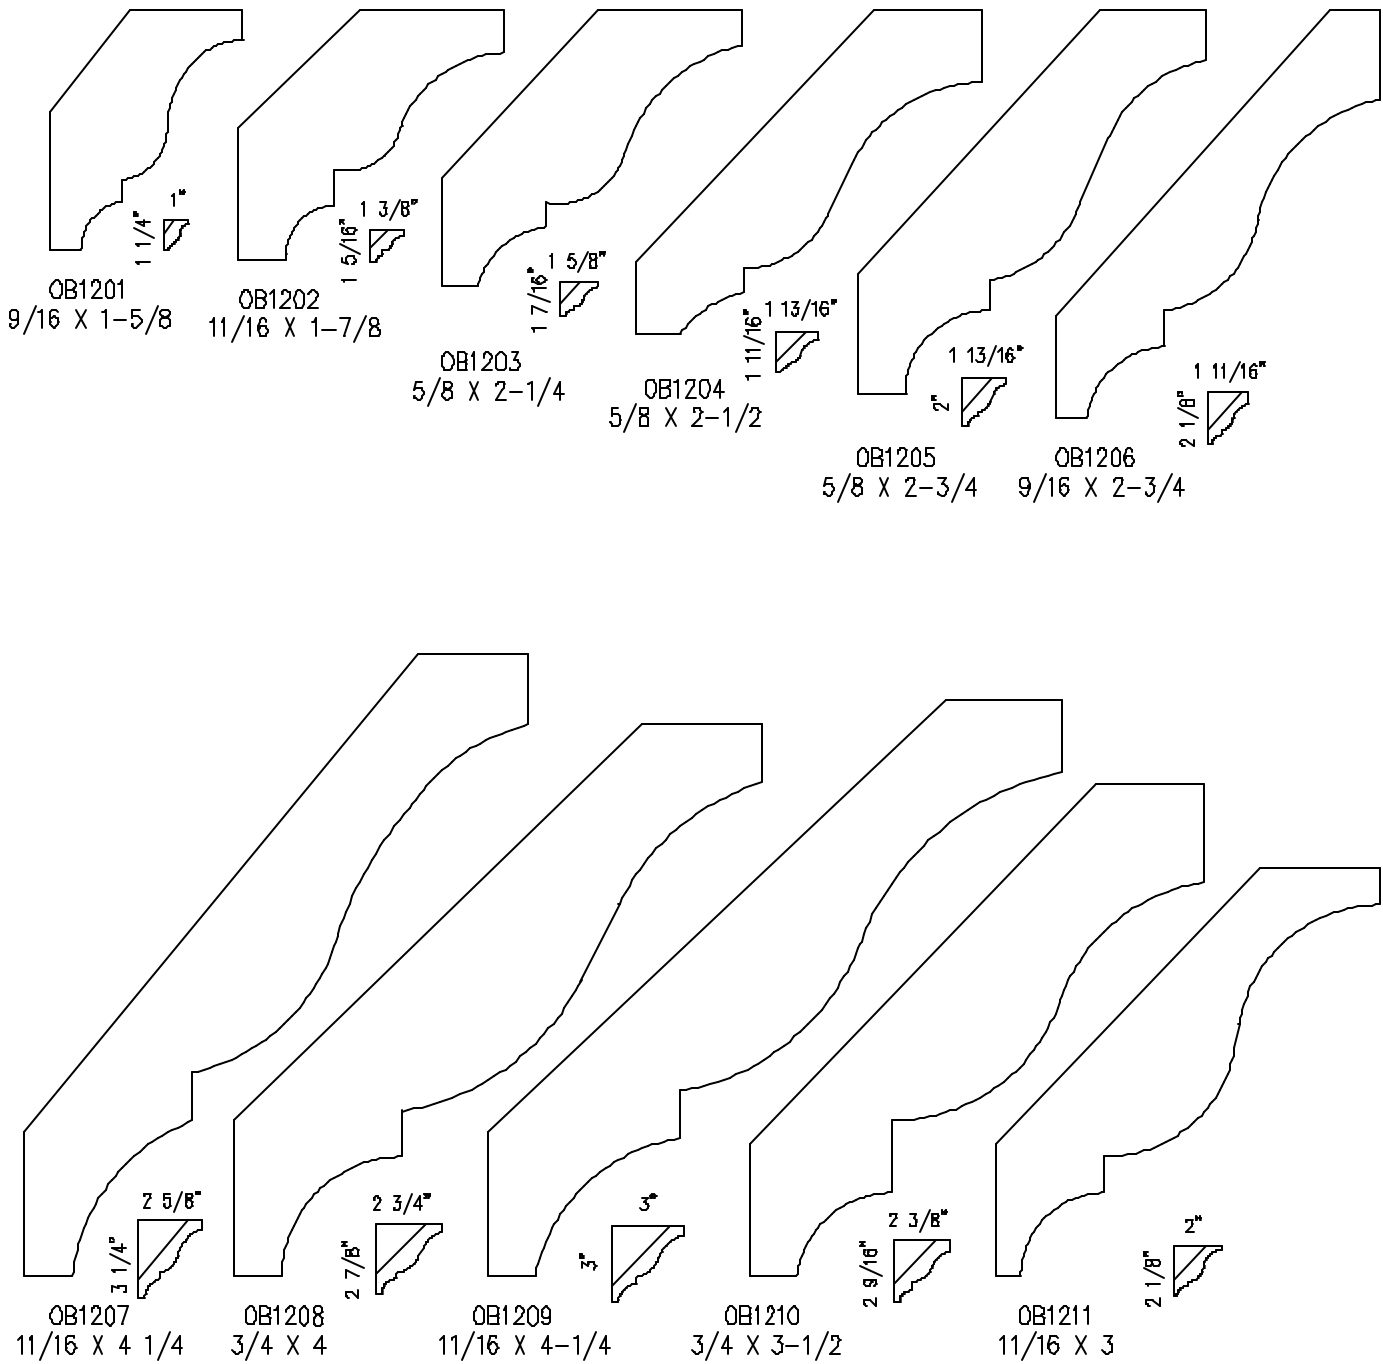

CROWN MOULDINGS

ALL MOULDINGS ARE MADE TO ORDER AND ARE AVAILABLE IN ANY SPECIES OF WOOD.

OB1212
1 1/16 X 3-1/8

OB1214
1 X 3-3/4

OB1213
1 X 7

OB1215
1 X 6-1/4

OB1216
1 X 6-1/4

OB1217
1 1/16 X 4-5/8

OB1283
13/16 X 3

OB1285
1-5/8 X 8-3/4

OB1284
1-3/4 X 7-1/4

OB1288
7/8 X 4-7/8

OB1287
3/4 X 4-1/4

OB1286
1-3/4 X 8-5/8

OB1289
3/4 X 2-3/4

ALL MOULDINGS ARE MADE TO ORDER AND ARE AVAILABLE IN ANY SPECIES OF WOOD.