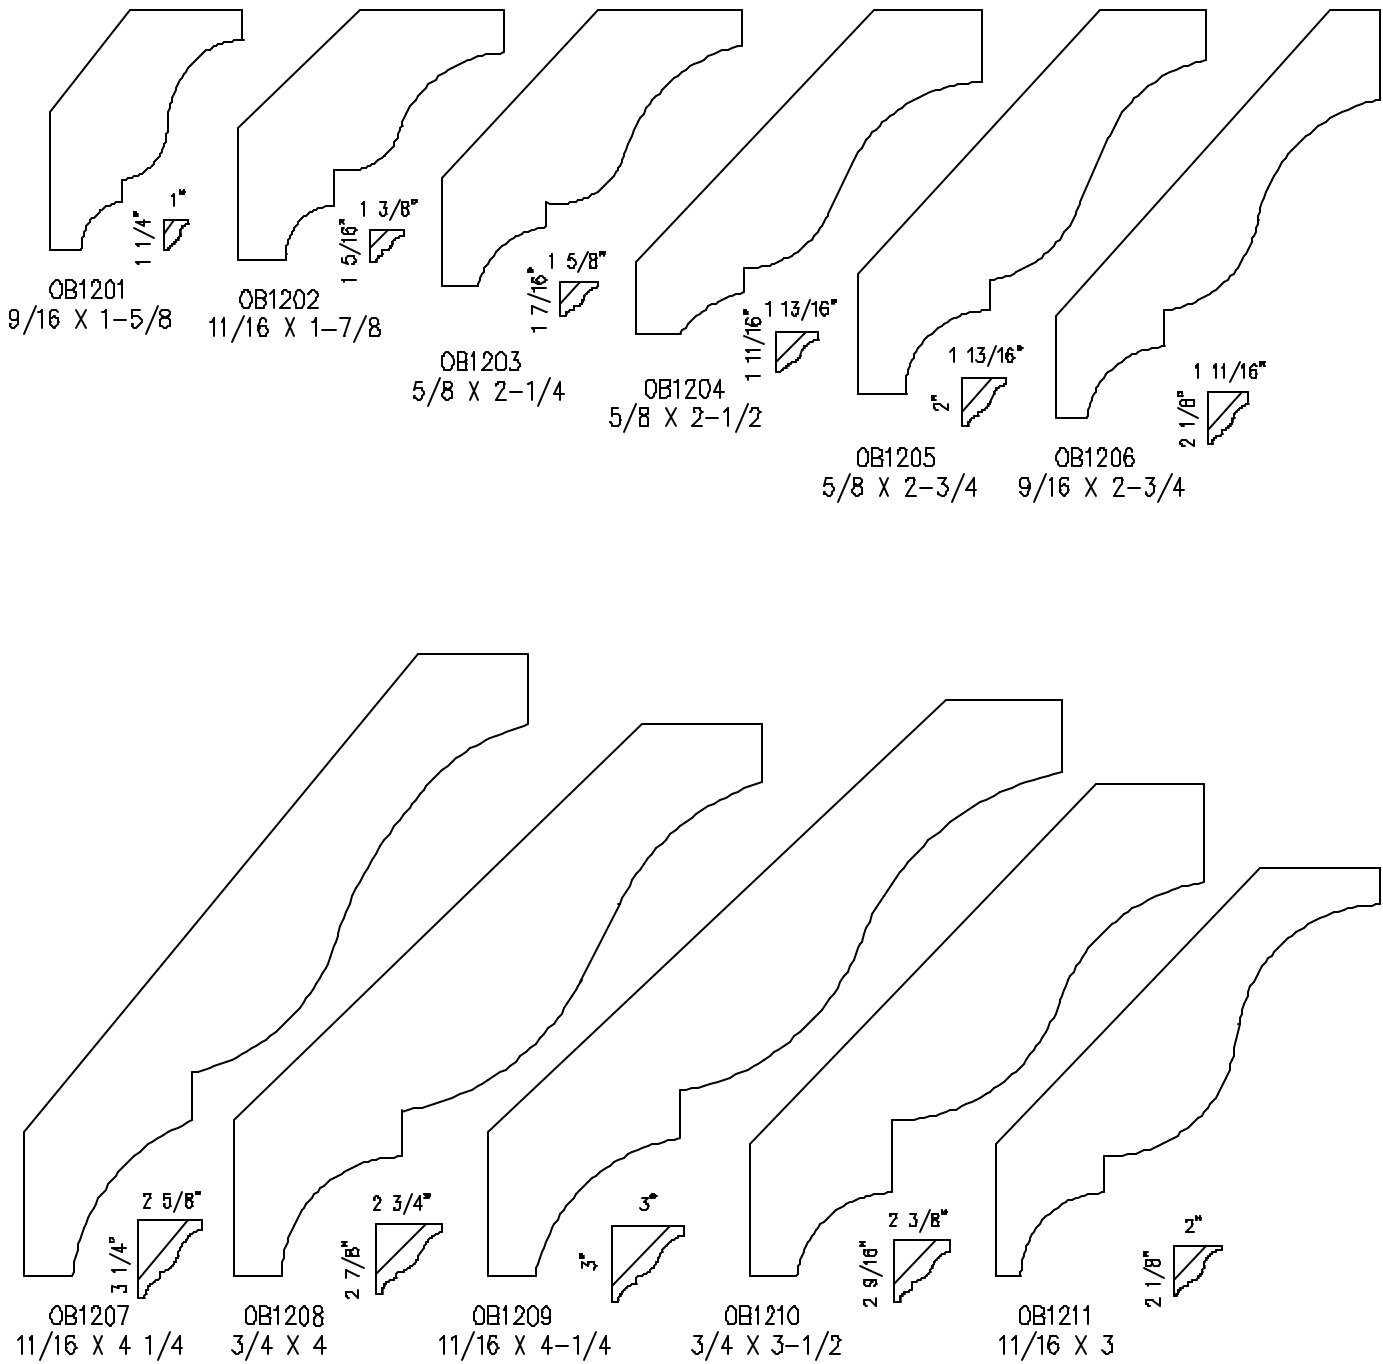

CROWN MOULDINGS

ALL MOULDINGS ARE MADE TO ORDER AND ARE AVAILABLE IN ANY SPECIES OF WOOD.

OB1212
1 1/16 X 3-1/8

OB1214
1 X 3-3/4

OB1213
1 X 7

OB1215
1 X 6-1/4

OB1216
1 X 6-1/4

OB1217
1 1/16 X 4-5/8

ALL MOULDINGS ARE MADE TO ORDER AND ARE AVAILABLE IN ANY SPECIES OF WOOD.

OB1218
11/16 X 3-5/8

OB1219
7/8 X 3

OB1220
3/4 X 4-3/8

OB1221
9/16 X 2-1/4

OB1222
1 X 2-1/2

OB1223
9/16 X 2

OB1224
11/16 X 2-1/8

OB1225
5/8 X 1-5/8

OB1226
1 1/4 X 3-3/8

OB1227
1 3/4 X 3-9/16

OB1228
3/4 X 2-1/8

ALL MOULDINGS ARE MADE TO ORDER AND ARE AVAILABLE IN ANY SPECIES OF WOOD.

ALL MOULDINGS ARE MADE TO ORDER AND ARE AVAILABLE IN ANY SPECIES OF WOOD.

OB1283
13/16 X 3

OB1285
1-5/8 X 8-3/4

OB1284
1-3/4 X 7-1/4

OB1288
7/8 X 4-7/8

OB1287
3/4 X 4-1/4

OB1286
1-3/4 X 8-5/8

OB1289
3/4 X 2-3/4

ALL MOULDINGS ARE MADE TO ORDER AND ARE AVAILABLE IN ANY SPECIES OF WOOD.