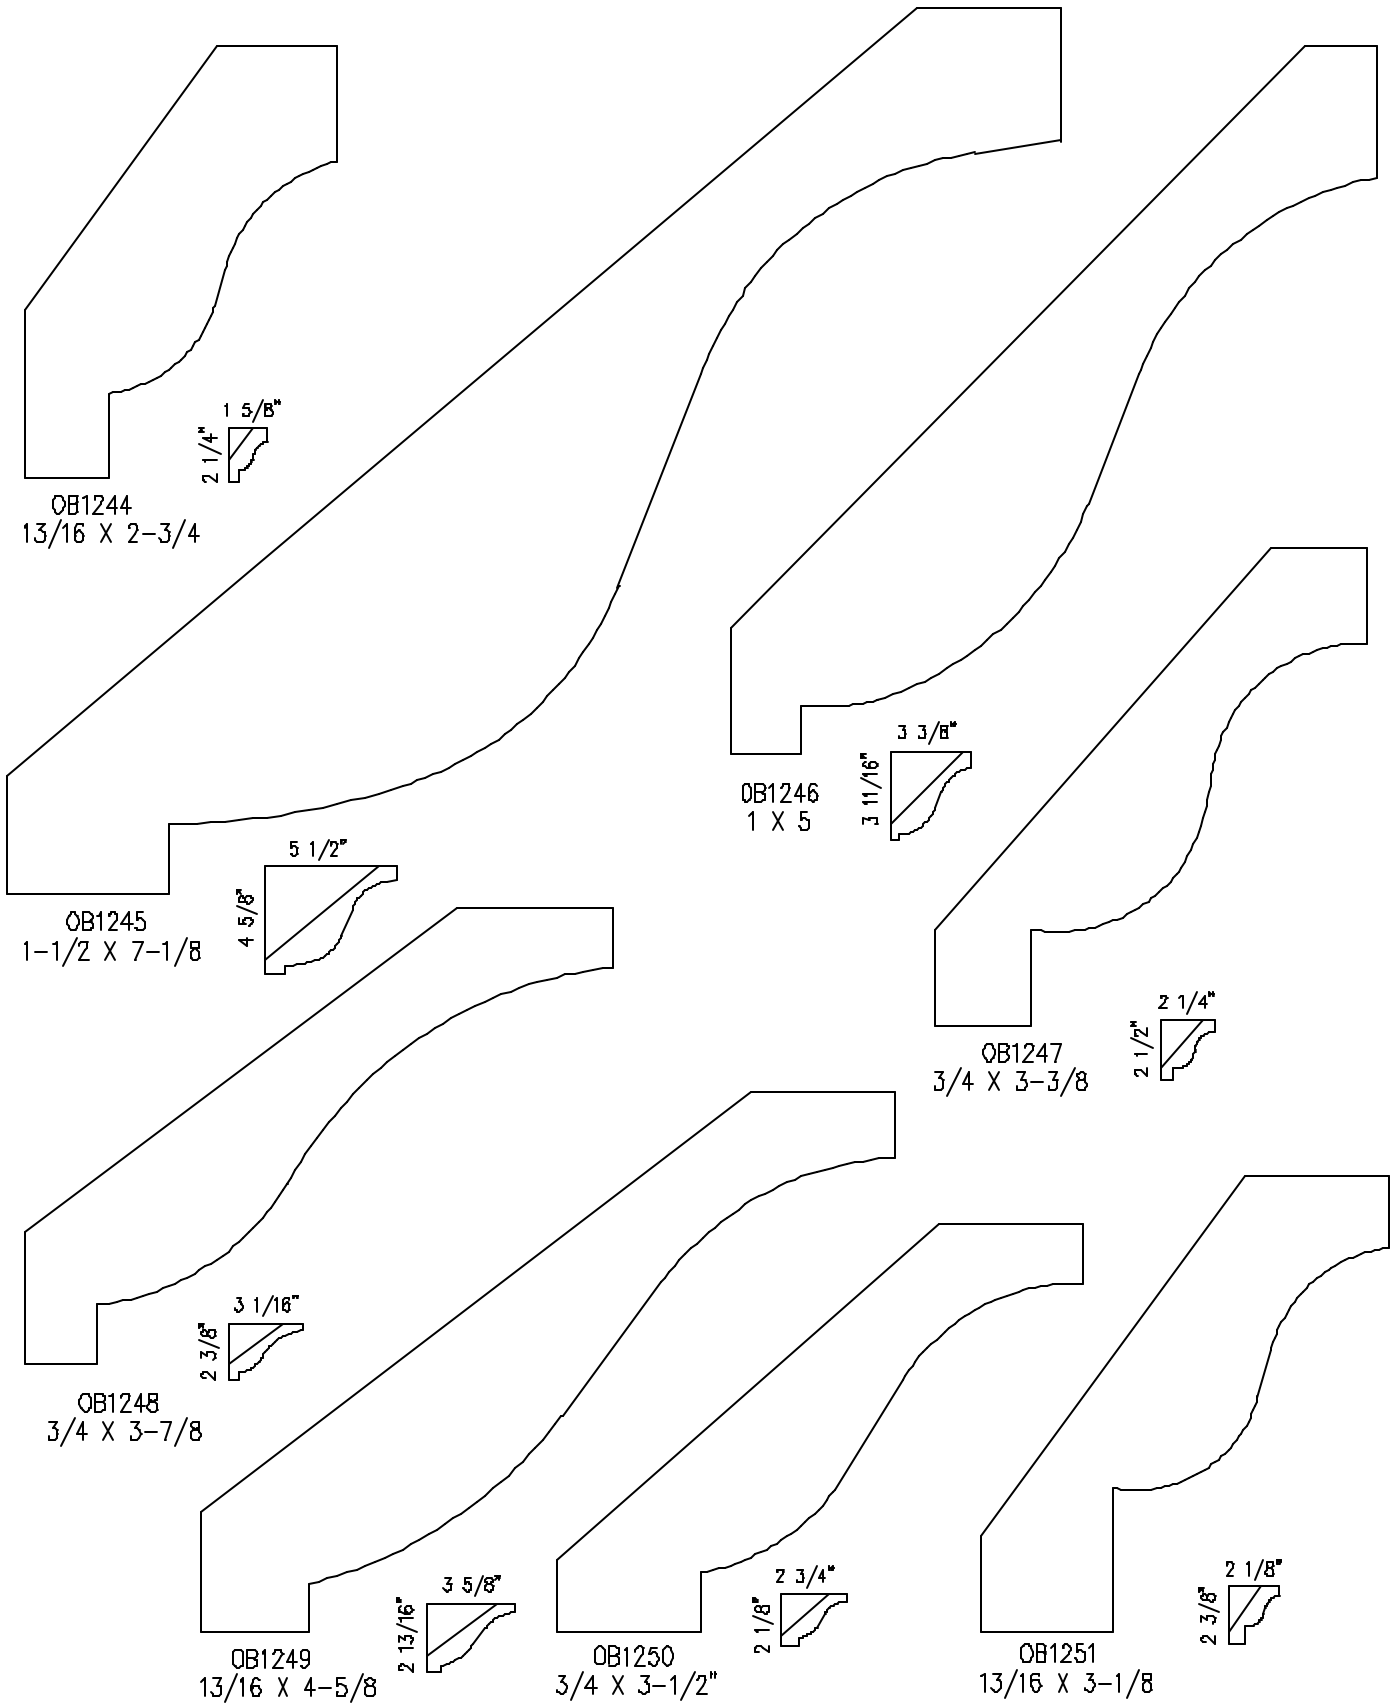

ALL MOULDINGS ARE MADE TO ORDER AND ARE AVAILABLE IN ANY SPECIES OF WOOD.