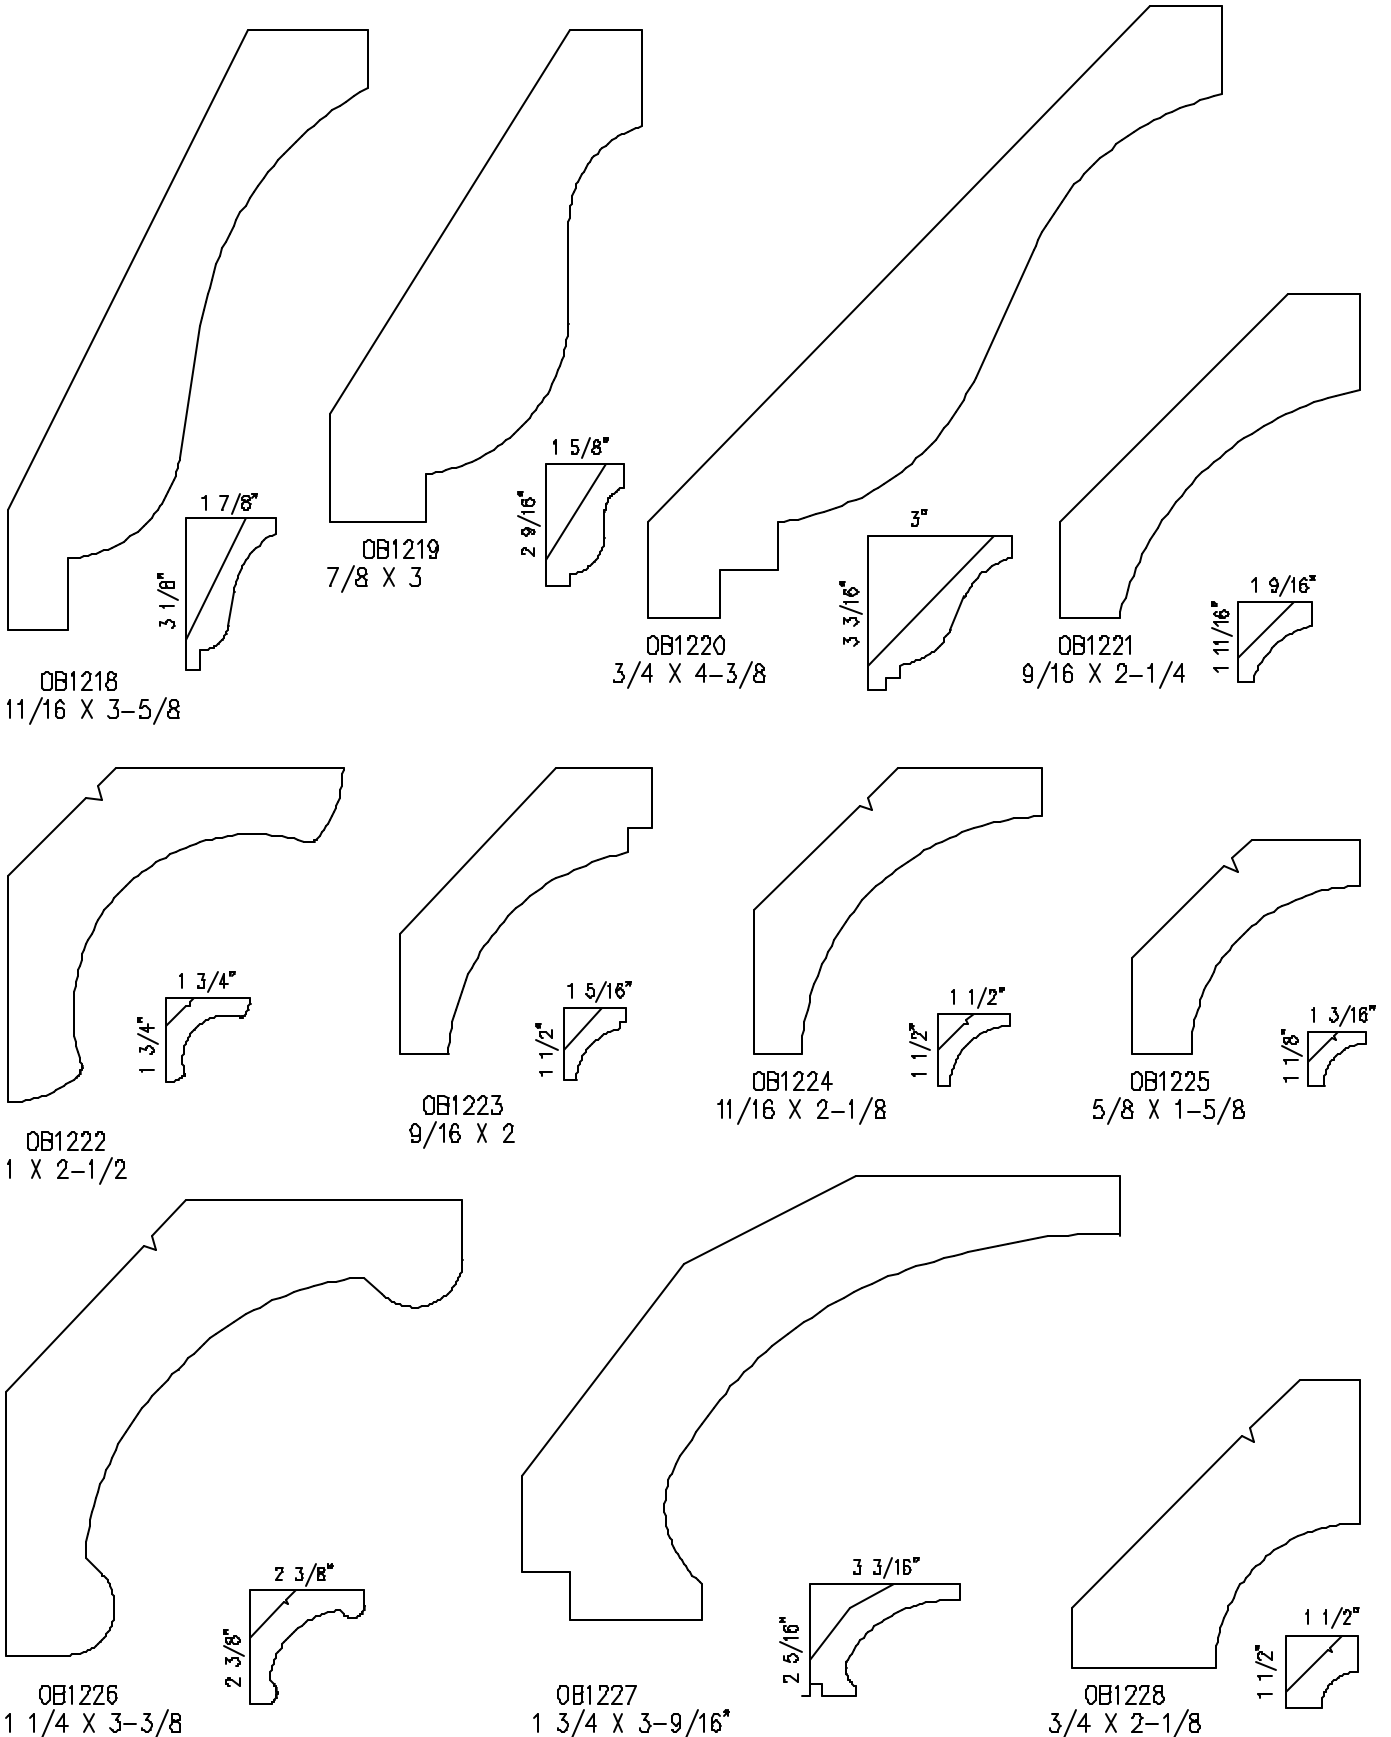

ALL MOULDINGS ARE MADE TO ORDER AND ARE AVAILABLE IN ANY SPECIES OF WOOD.